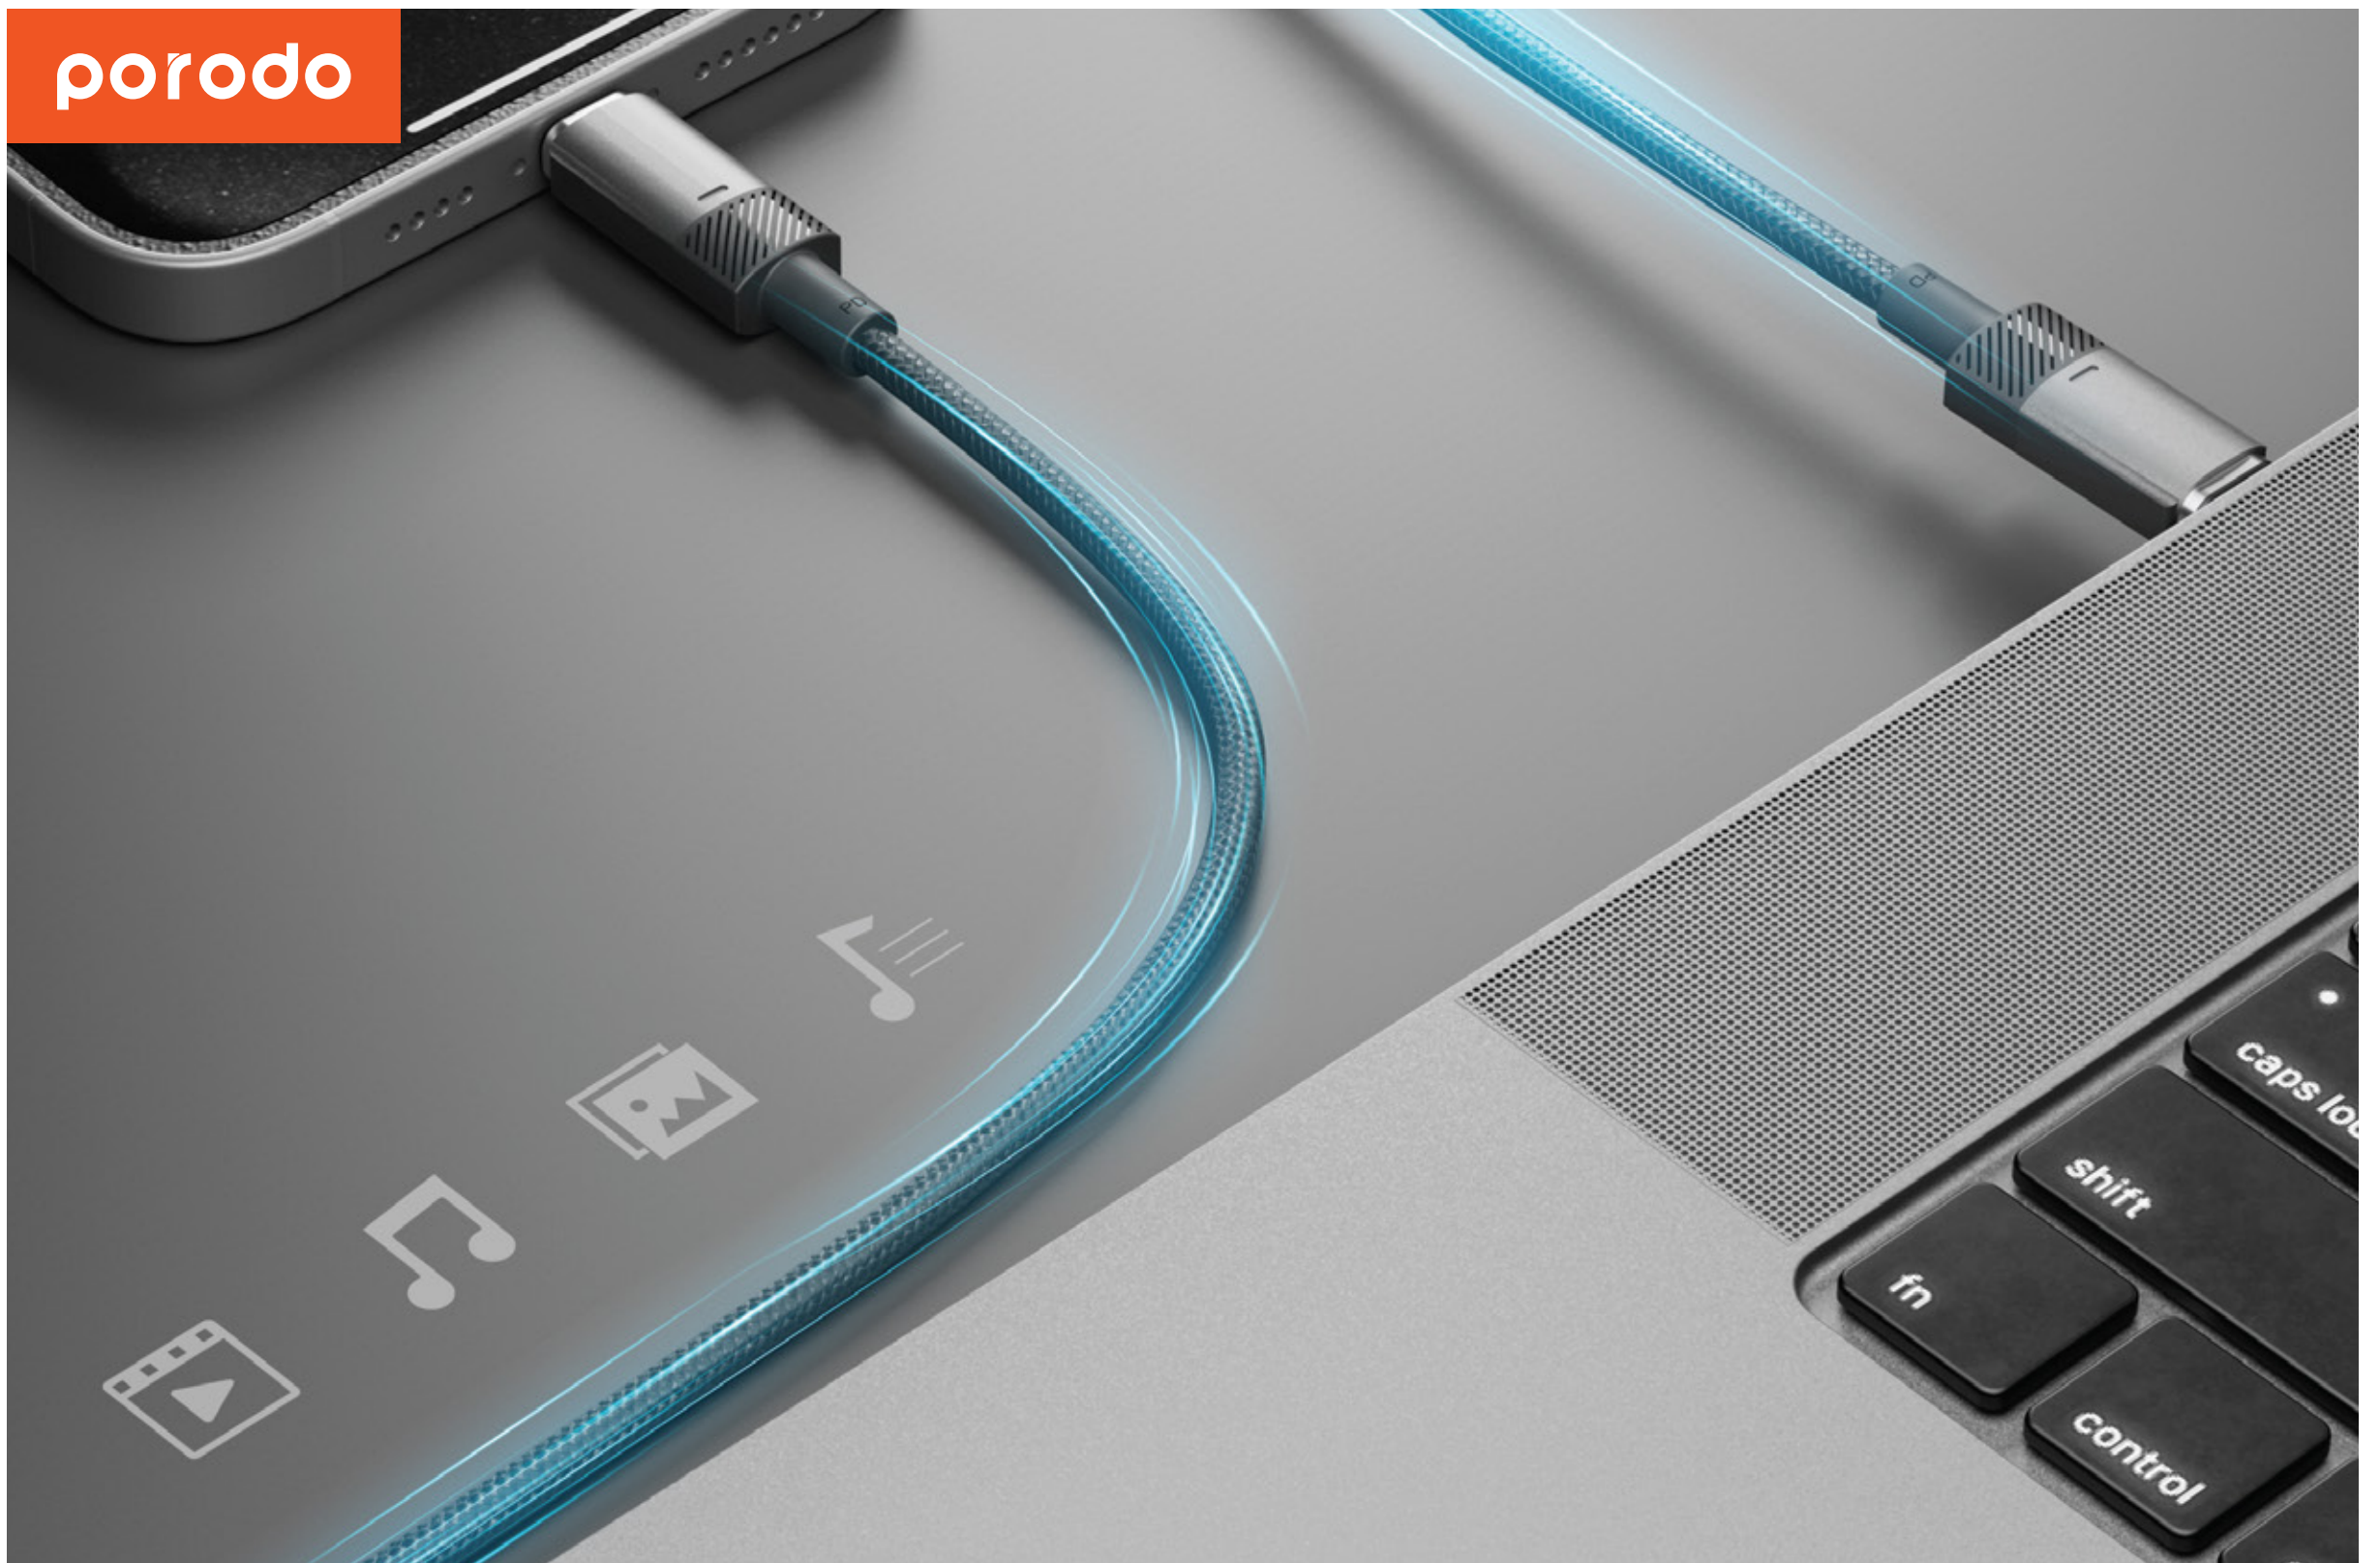

porodo

CHOOSE THE BEST

30W

100W

# Multi-Connector Type-C

## Magnetic Connectors

Data & Fast Charge | Aluminum Shell

porodo

**480Mbps**

Input Connector	-	USB-C
Cable Length	-	1.2M
Current	-	3A
Type-C Output	-	100W
Lightning Output	-	30W
Material	-	Aluminum Alloy + Braided Cable