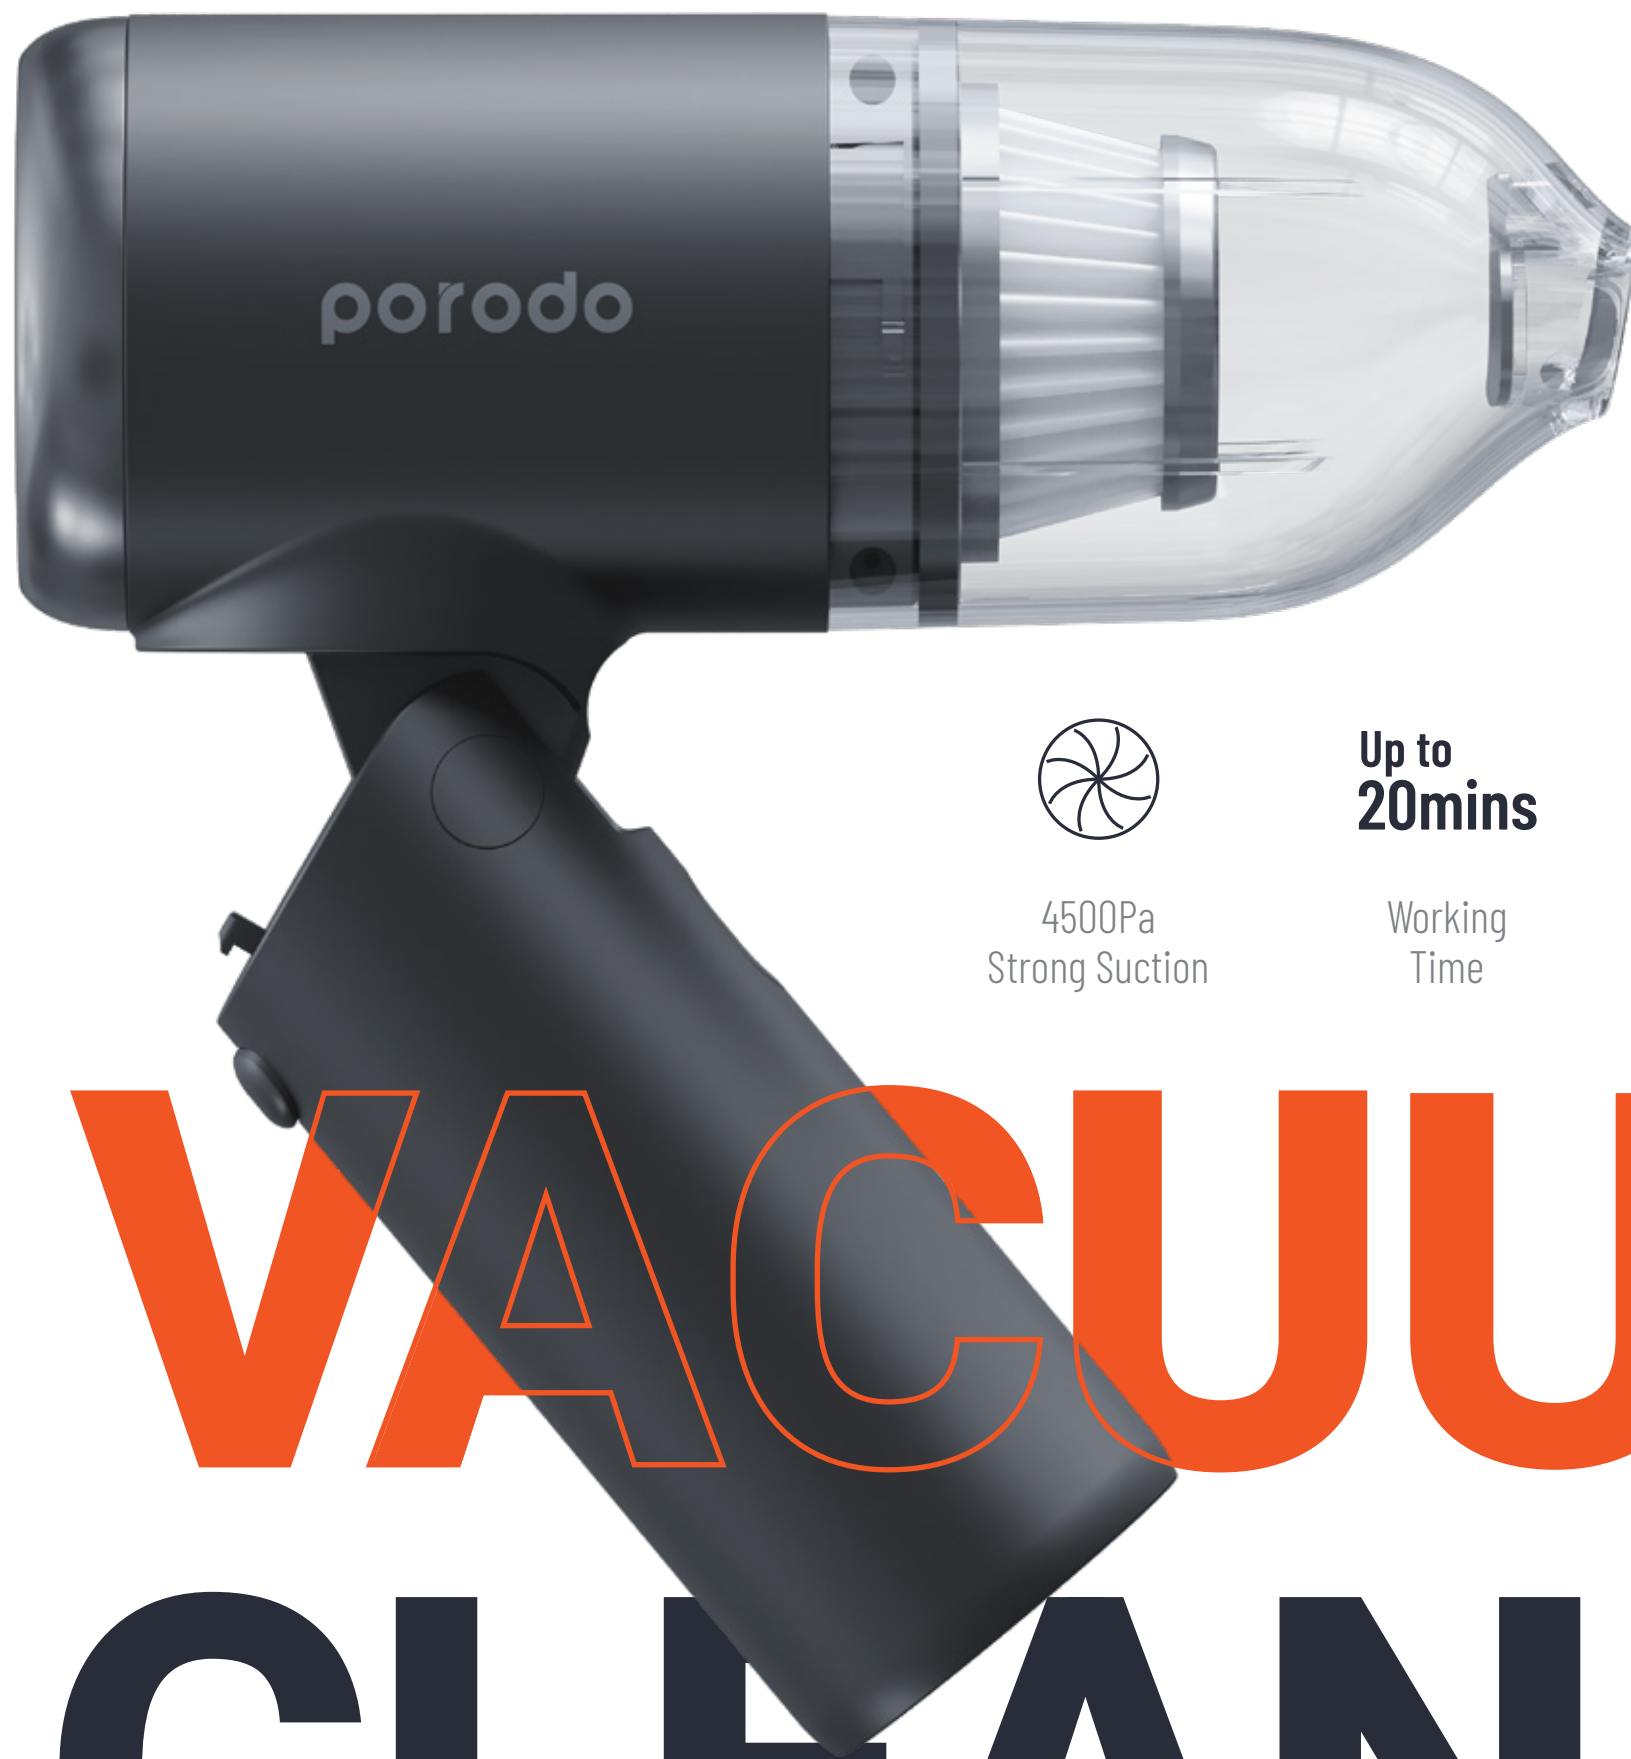

porodo
LIFESTYLE

4500Pa
Strong Suction

Up to
20mins

Working
Time

Noise
Reduction

Built-In
Battery

VACUUM

CLEANER

PORTABLE DESIGN & STYLISH FOLDING HANDLE

2 in 1
Brush Nozzle

Washable
Filter

450W

Powerful
Motor

Type-C
Charging

porodo
LIFESTYLE

Specifications

Rated Input: 5V/2A
Battery: 7.4V/1500mAh
Power: 50W
Suction: 4500Pa
Working time: up to 20 Minutes
Charging time: 3 Hours
Product weight: 333g
Bin capacity: 100ml
Material: ABS + PC

SKU: PD-MFVCLN-WH
Barcode: 7267547486220